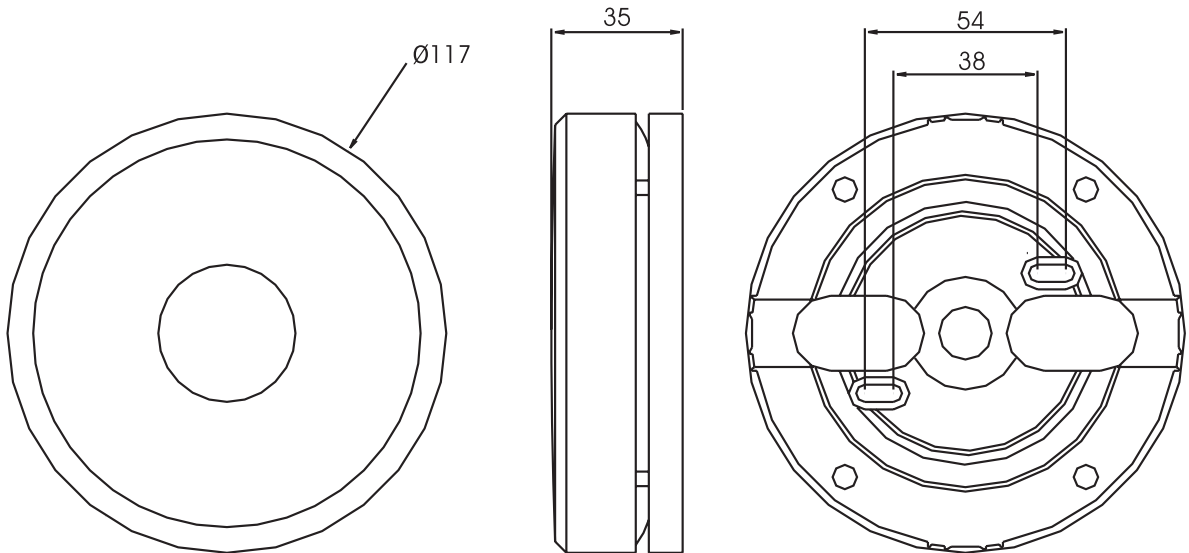

## Mechanical Specification

Diameter: 117mm  
Depth: 35mm  
Colour: White  
Weight: 200g  
Material: PC/ABS  
Cable Termination : 0.5-2.5mm<sup>2</sup>