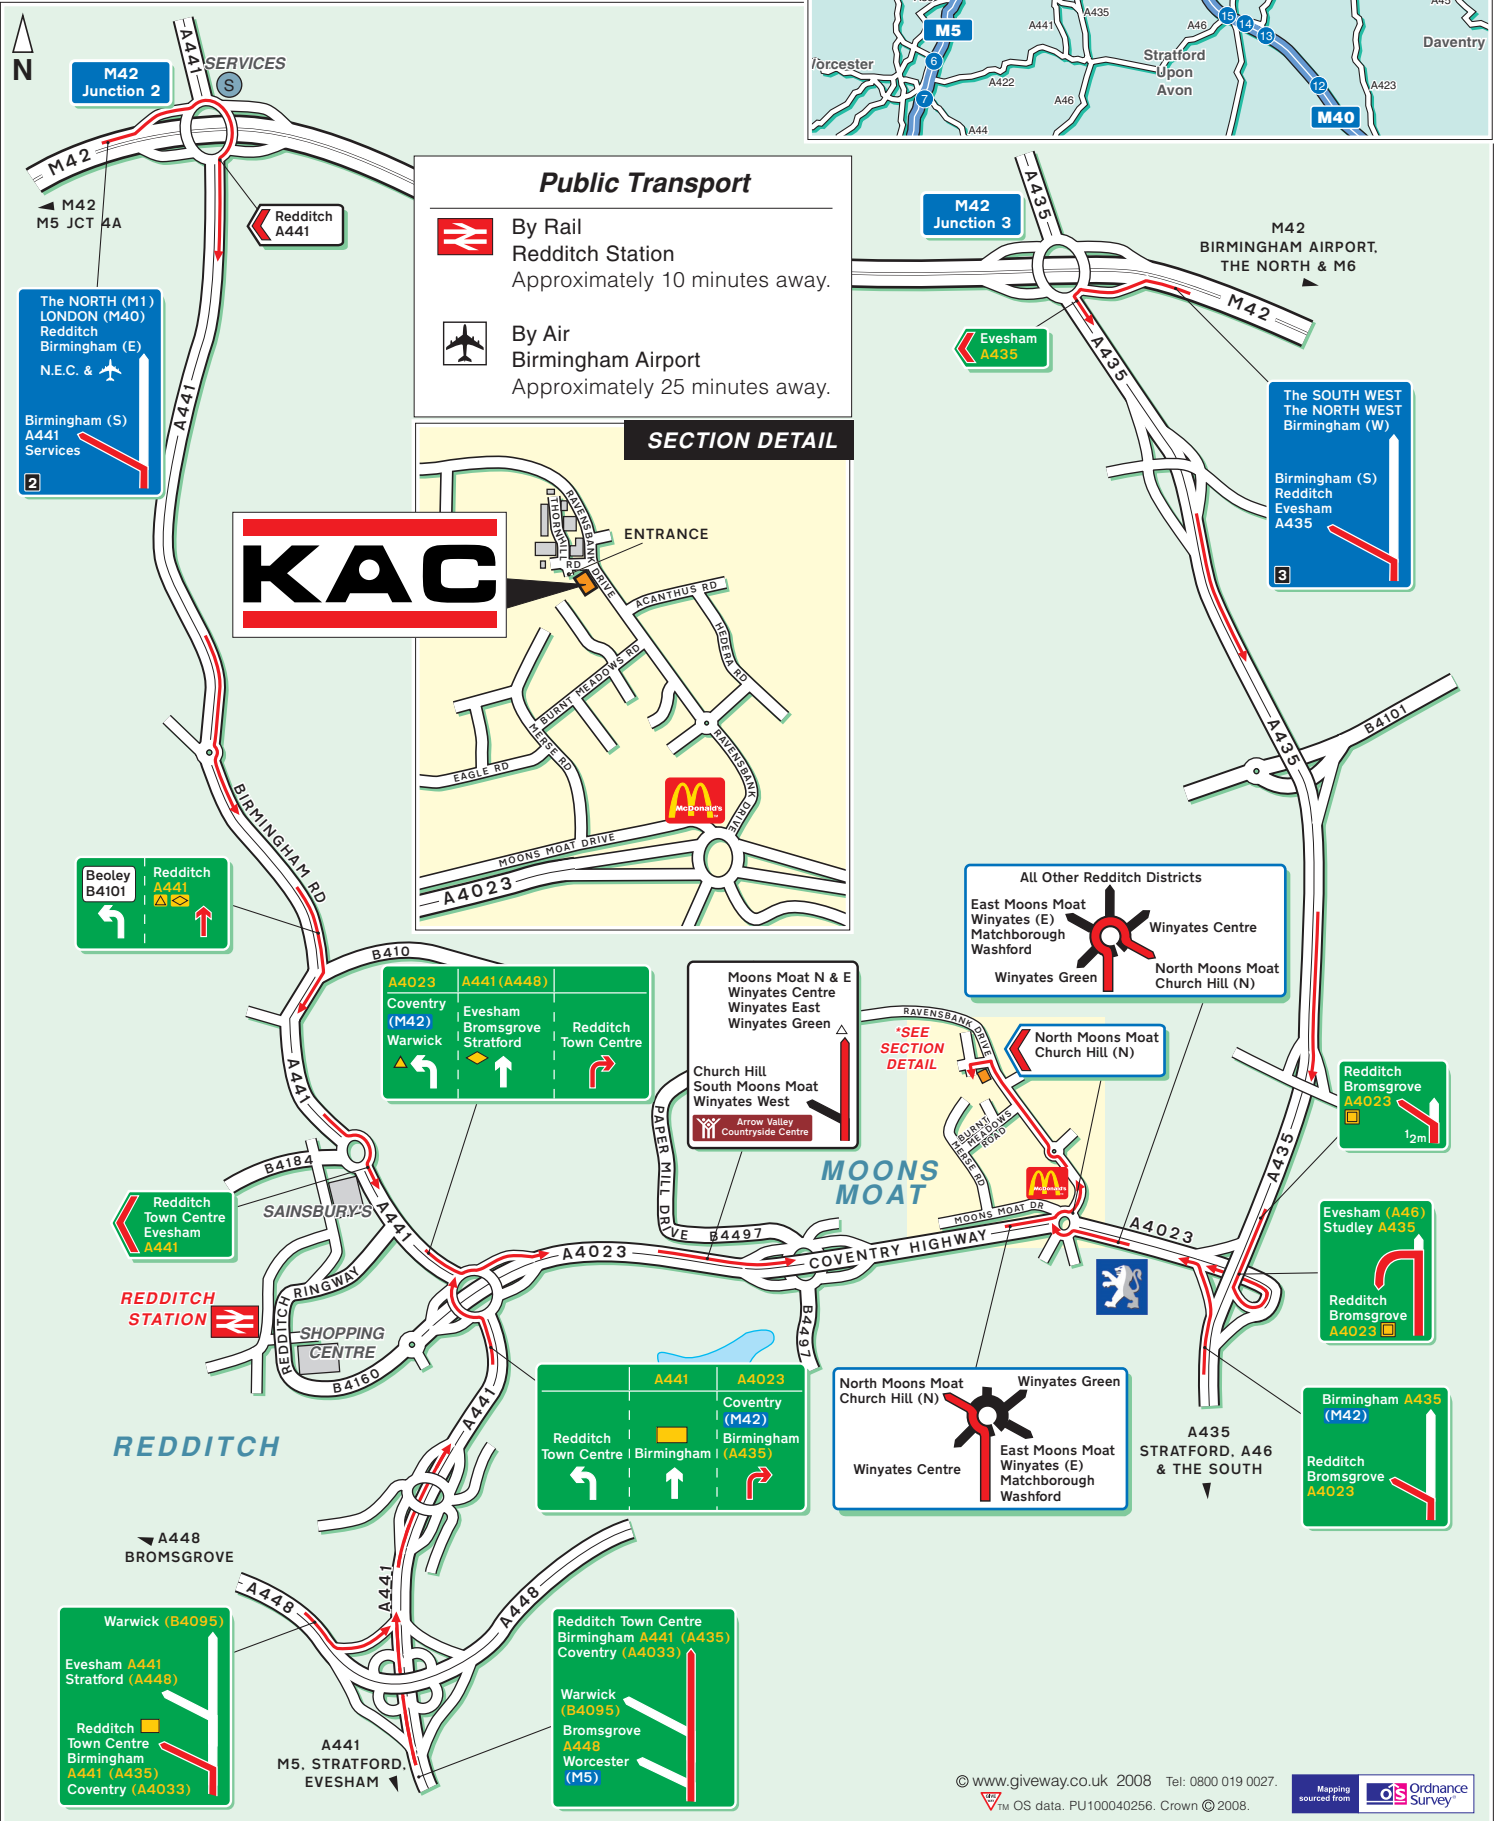

### Public Transport

- By Rail**  
Redditch Station  
Approximately 10 minutes away.
- By Air**  
Birmingham Airport  
Approximately 25 minutes away.

### SECTION DETAIL

A4023 Coventry (M42)	A441 (A448) Evesham Bromsgrove Stratford	Redditch Town Centre
-------------------------	---	-------------------------

Moons Moat N & E  
Winyates Centre  
Winyates East  
Winyates Green

A441	A4023
Redditch Town Centre	Coventry (M42) Birmingham (A435)

North Moons Moat  
Church Hill (N)

Winyates Centre

Winyates Green

East Moons Moat

Winyates (E)

Matchborough

Washford

Warwick (B4095)

Evesham A441  
Stratford (A448)

Redditch  
Town Centre  
Birmingham  
A441 (A435)  
Coventry (A4033)

Redditch Town Centre  
Birmingham A441 (A435)  
Coventry (A4033)

Warwick (B4095)

Bromsgrove  
A448  
Worcester  
(M5)