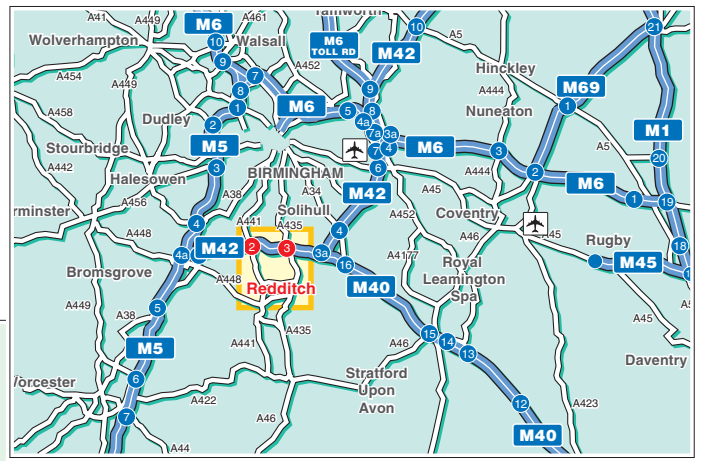

### Public Transport

- By Rail**  
Redditch Station  
Approximately 10 minutes away.
- By Air**  
Birmingham Airport  
Approximately 25 minutes away.

### SECTION DETAIL

A4023 Coventry (M42)	A441 (A448) Evesham Bromsgrove Stratford	Redditch Town Centre
-------------------------	---	-------------------------

Moons Moat N & E  
Winyates Centre  
Winyates East  
Winyates Green

A441	A4023
Redditch Town Centre	Coventry (M42) Birmingham (A435)

North Moons Moat  
Church Hill (N)

Winyates Centre

Winyates Green

East Moons Moat

Winyates (E)

Matchborough

Washford

Warwick (B4095)

Evesham A441  
Stratford (A448)

Redditch  
Town Centre  
Birmingham  
A441 (A435)  
Coventry (A4033)

Redditch Town Centre  
Birmingham A441 (A435)  
Coventry (A4033)

Warwick (B4095)

Bromsgrove  
A448  
Worcester  
(M5)