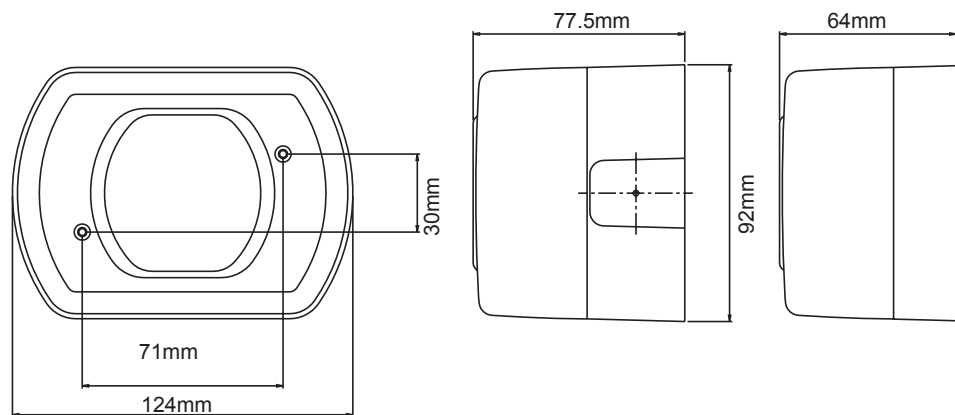

For RoHS, WEEE & REACH information please see www.kac.co.uk

Mechanical Specification

Height: 92mm
Width: 124mm
Depth: 41.5
Colour: Red or white
Weight: 200g
Material: PC/ABS
Cable Termination : 0.5-2.5mm²
Volume Setting: High, medium, low