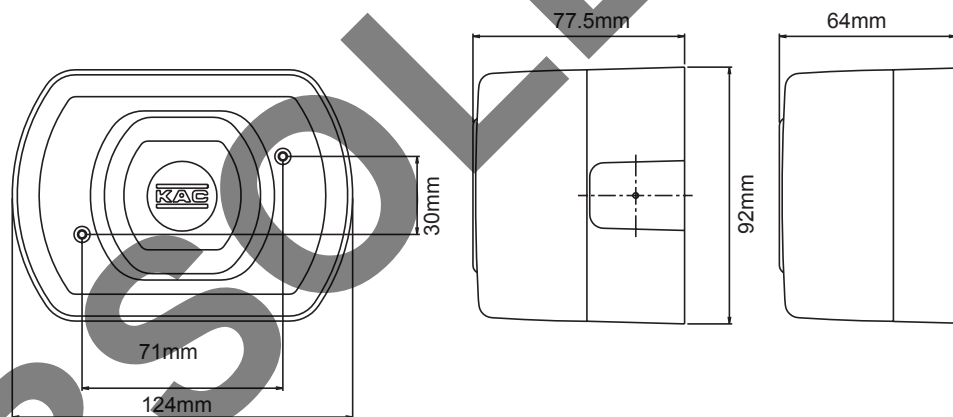

## Mechanical Specification

Height: 92mm  
Width: 124mm  
Depth: 41.5  
Colour: Red or white  
Weight: 260g  
Material: PC/ABS  
Cable Termination : 0.5-2.5mm<sup>2</sup>  
Volume Setting: High, medium, low