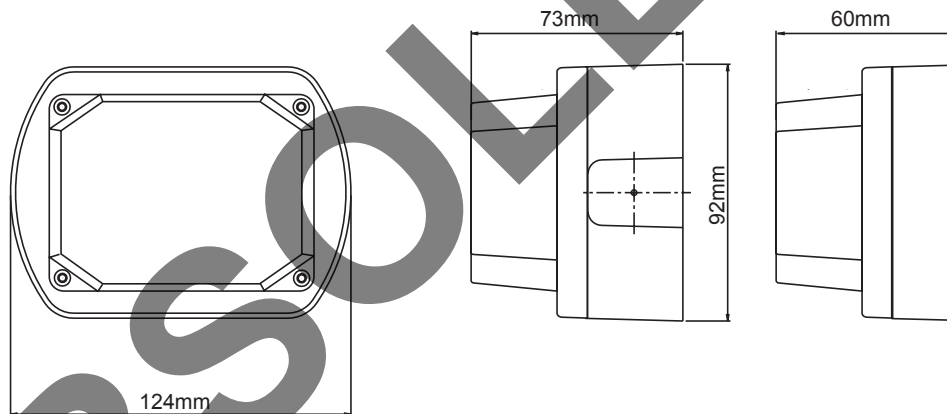

KAC

KEMA-STR
Rev.No.3

Electrical Specification

Operating voltage: 12 or 24VDC \pm 20%
Current rating: 100mA (1.5 Watt) @ 24VDC
200mA (5 Watt) @ 24VDC

Environmental Specification

Operating temperature range: -10°C to +55°C
Relative Humidity: 95% RH @ 55°C (with surface base)
IP Rating: IP44, IP55 or IP66 (base dependent)
For RoHS, WEEE & REACH information please see www.kac.co.uk

THIS PRODUCT IS NOT APPROVED TO EN54-23 (VISUAL ALARM DEVICES) AND MUST NOT BE USED AS A VISUAL ALARM DEVICE OR TO PROVIDE A PRIMARY WARNING NOTIFICATION OF FIRE.

Mechanical Specification

Height: 92mm
Width: 124mm
Depth: 41.5mm (excludes depth of mounting base)
Weight: 260g
Material: PC/ABS
Colour: Red or White
Termination Size: 0.5mm² - 2.5mm²